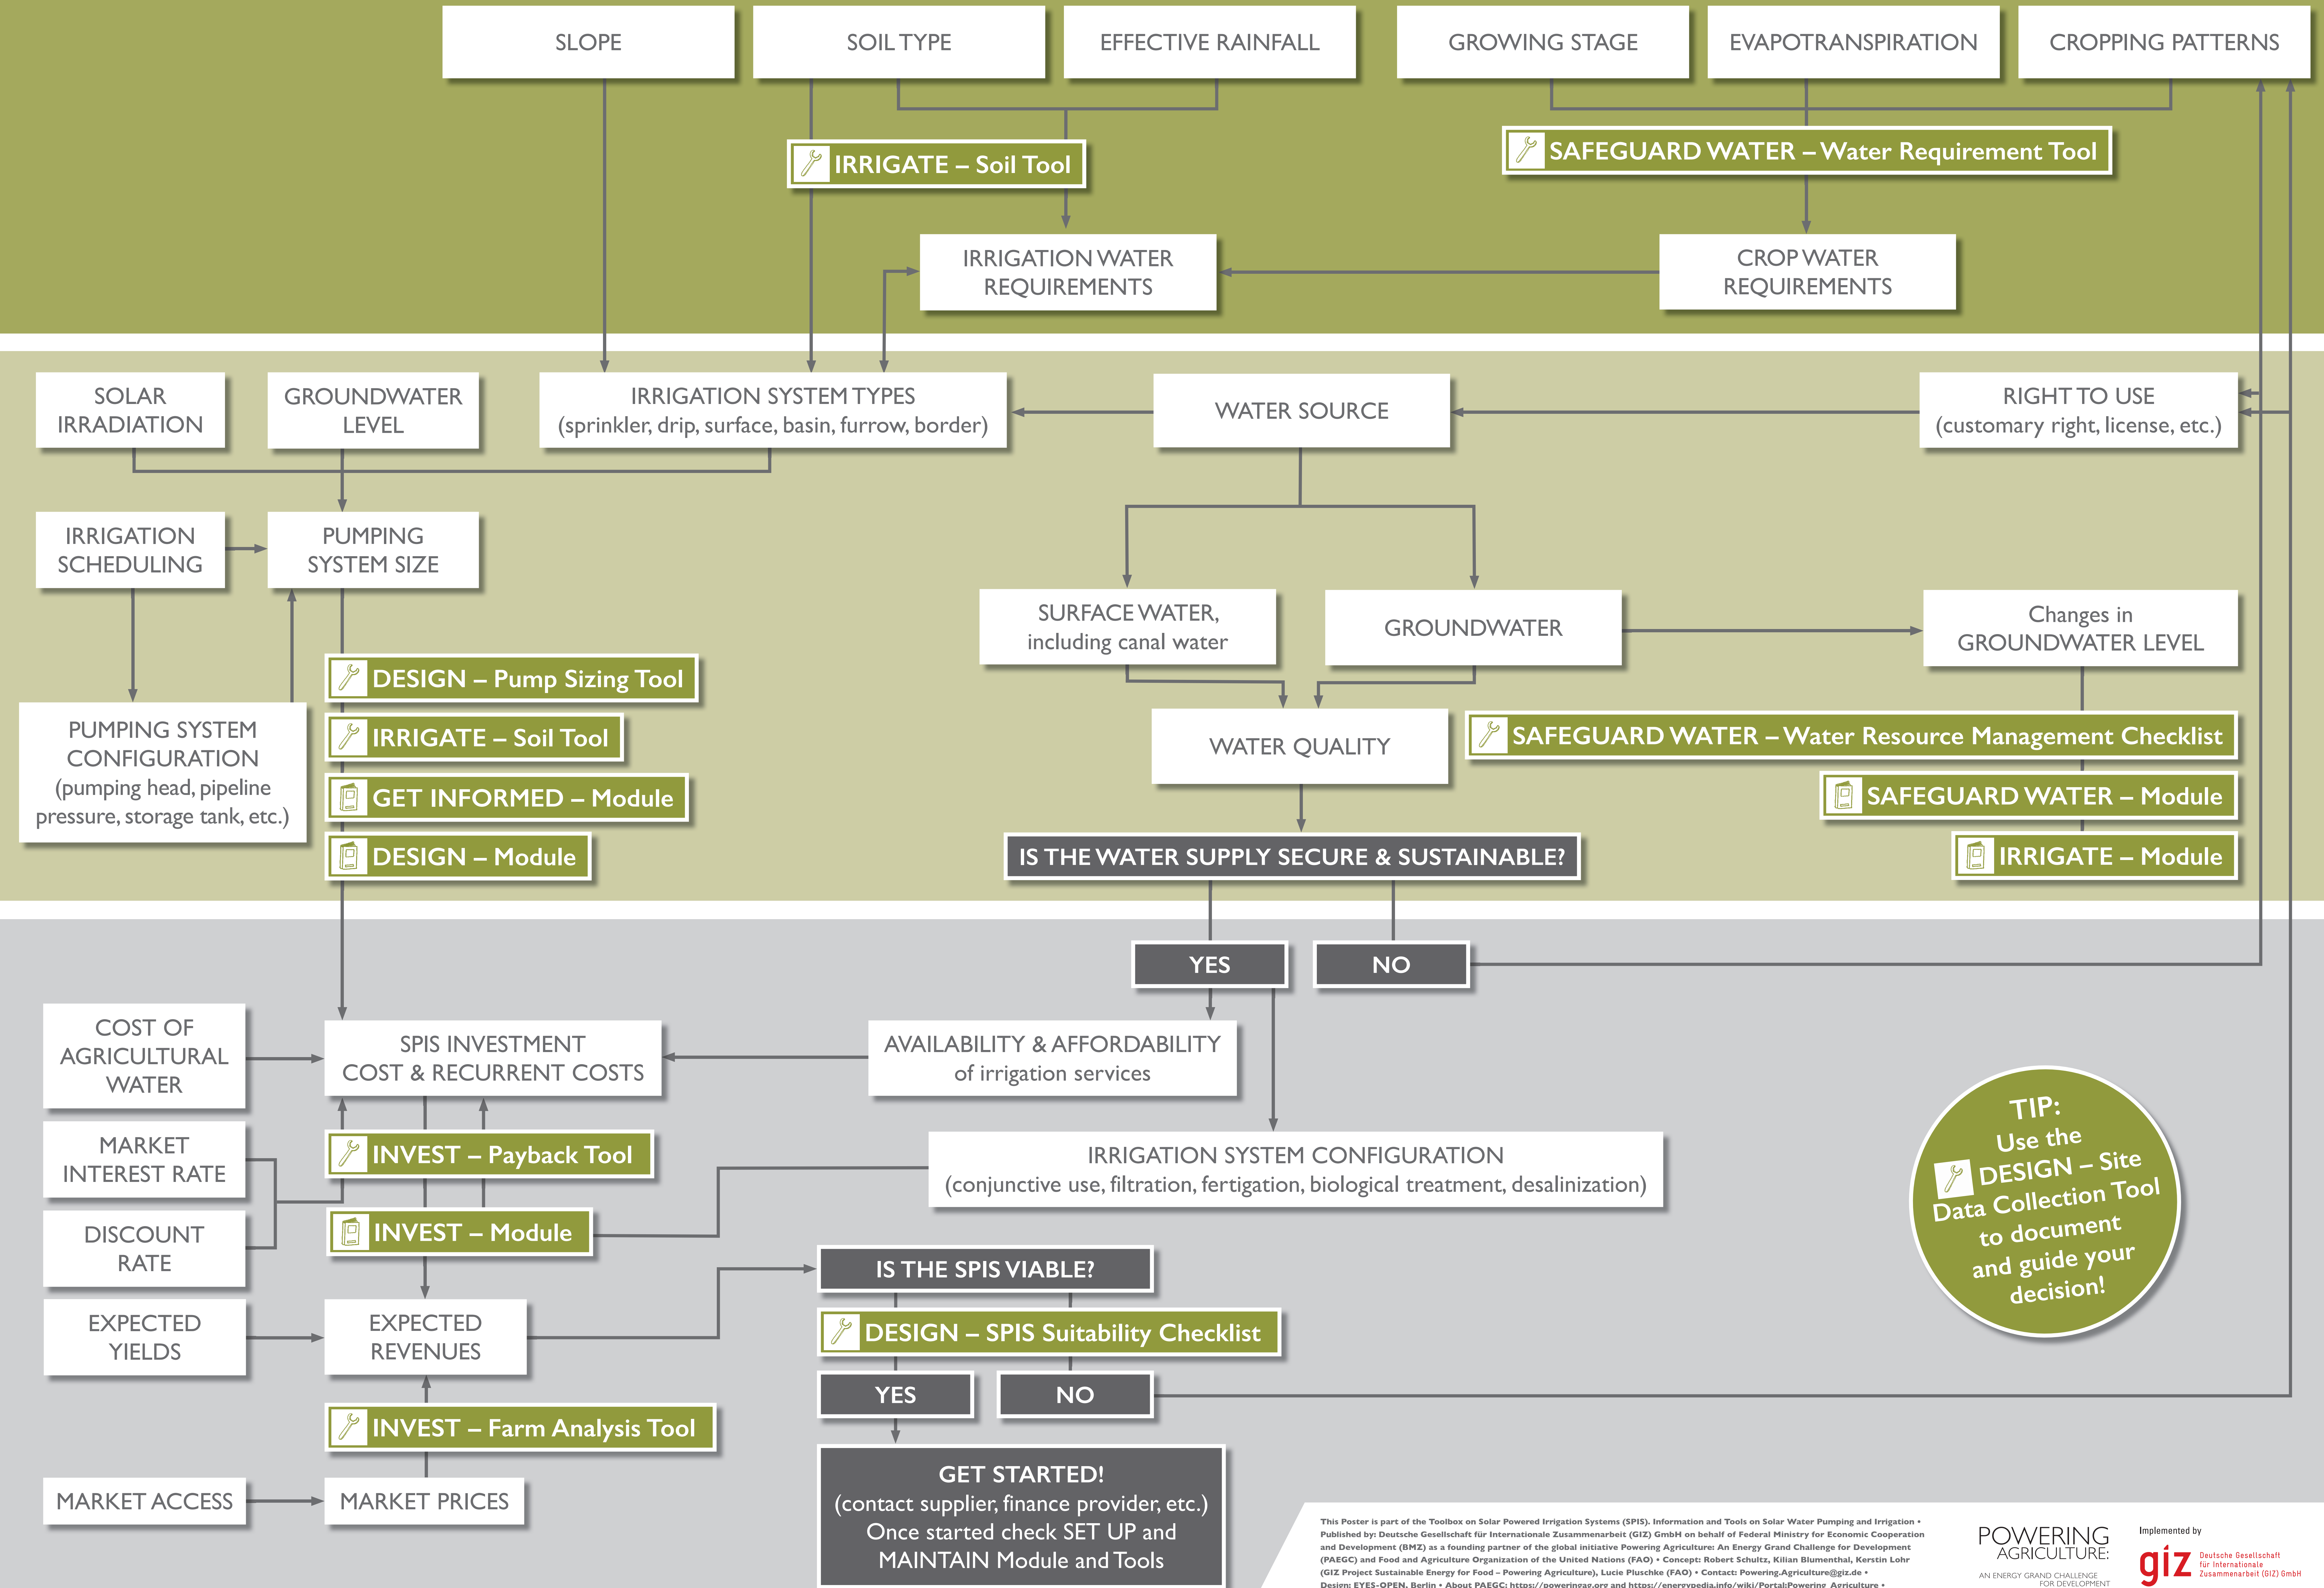

DECIDING ON SOLAR POWERED IRRIGATION SYSTEMS

LOCAL CONDITIONS & CULTIVATION

TYPE OF IRRIGATION & WATER RESOURCES

ECONOMIC VIABILITY

TIP:
Use the **DESIGN - Site Data Collection Tool** to document and guide your decision!